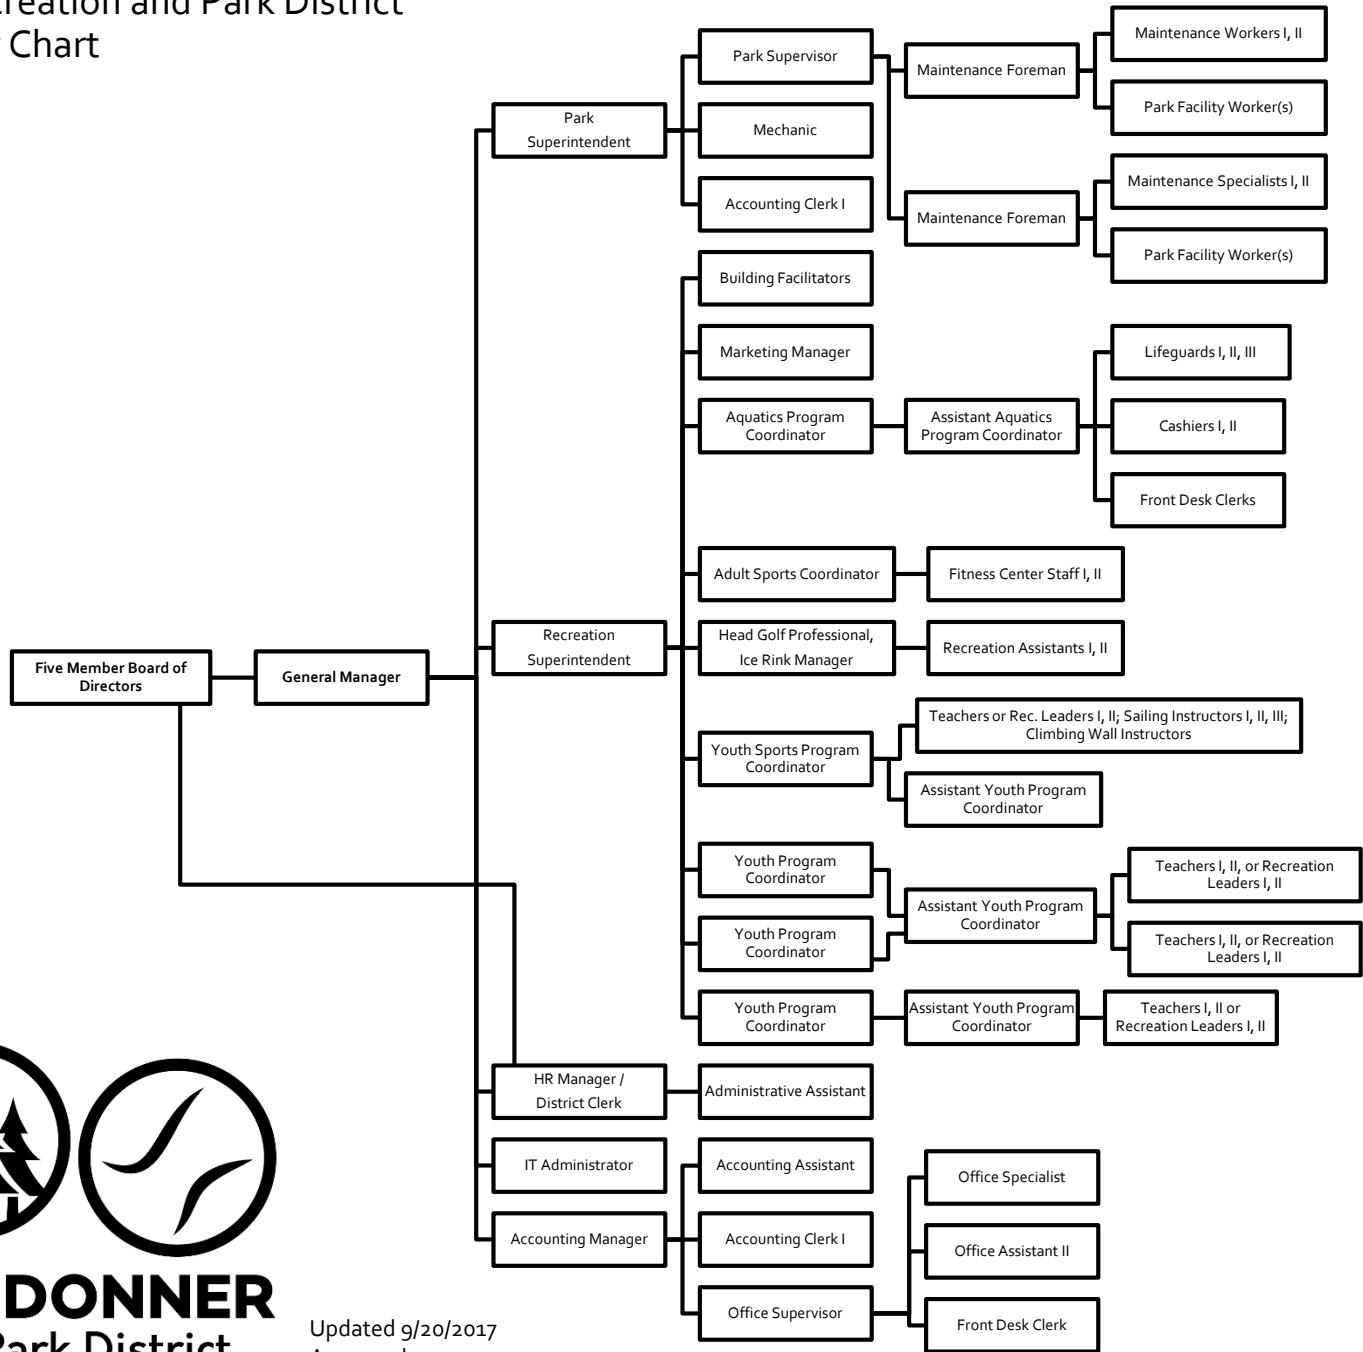

Truckee-Donner Recreation and Park District
 Organizational Flow Chart
 Policy Number 105

TRUCKEE-DONNER
 Recreation & Park District

Updated 9/20/2017
 Approved: